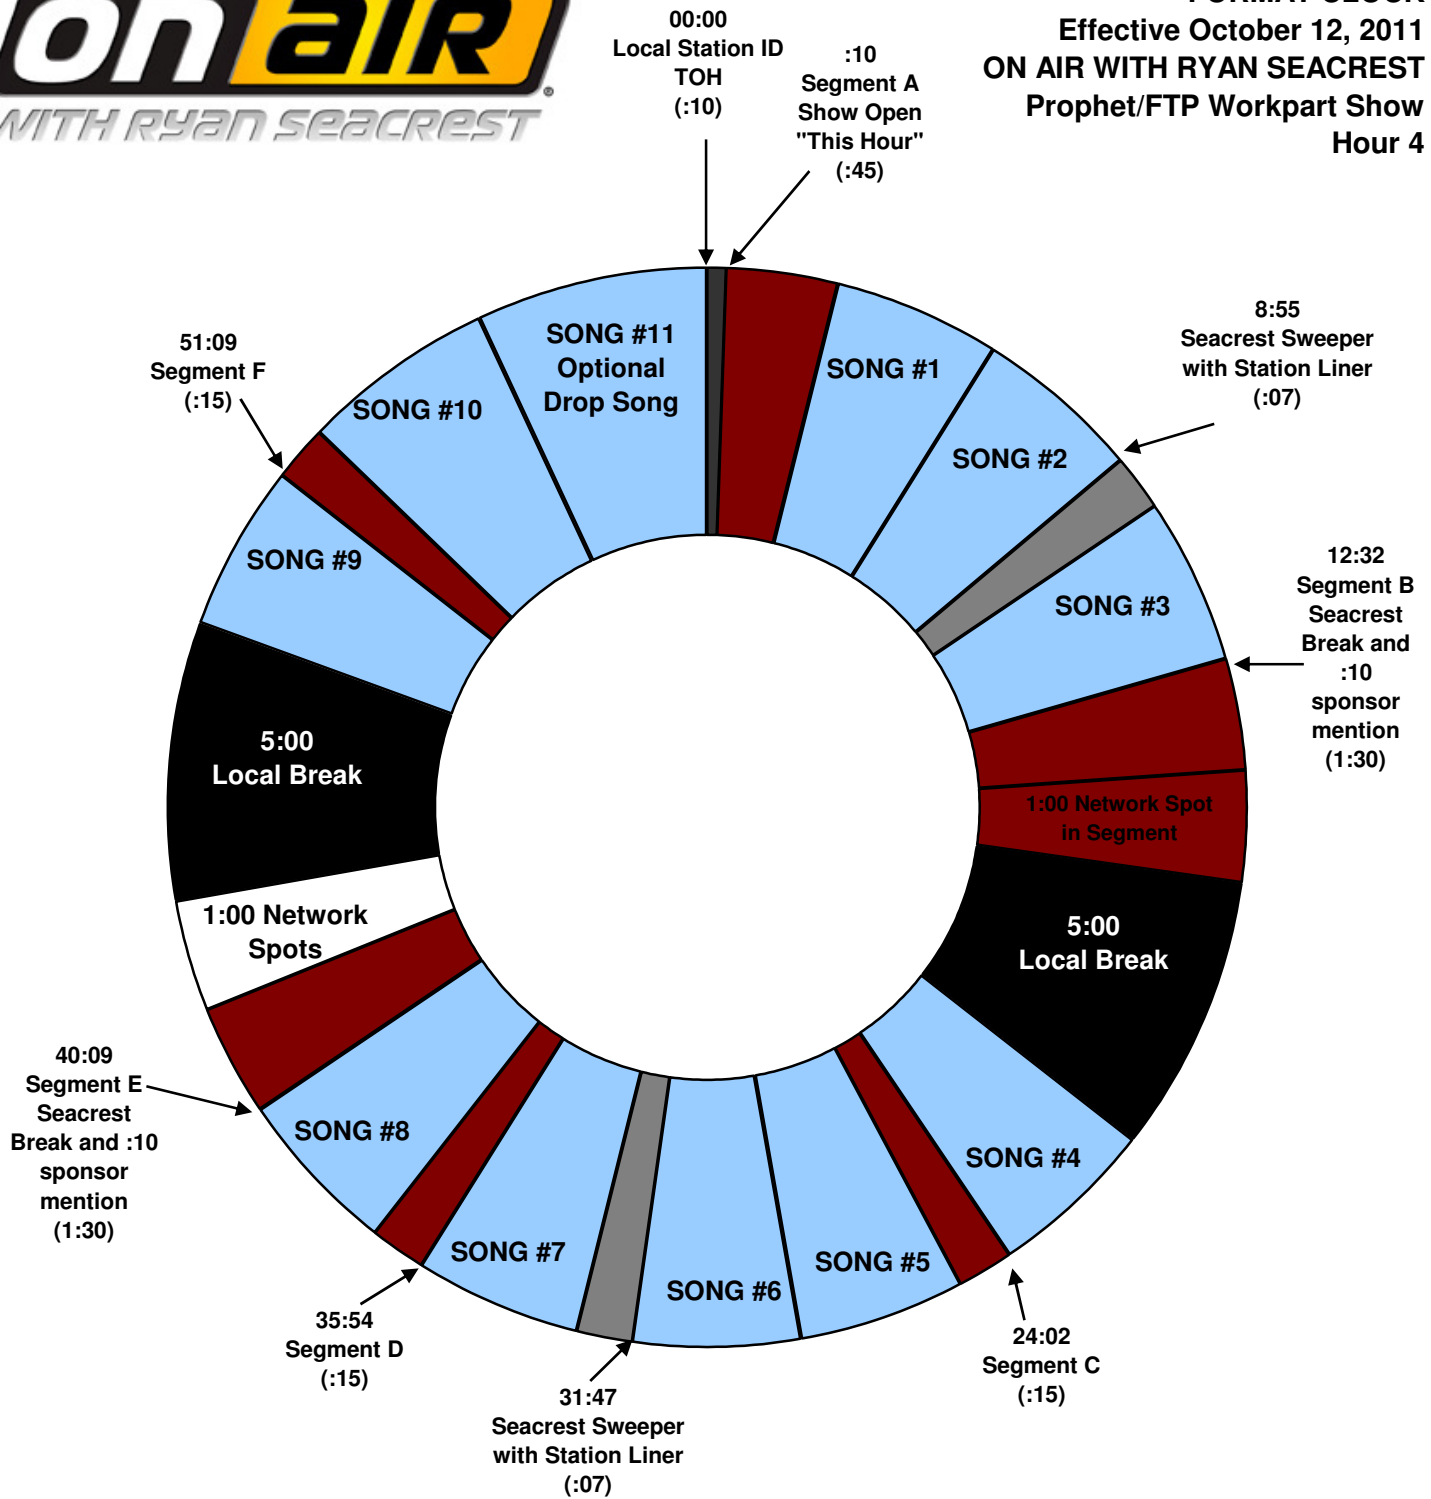

**FORMAT CLOCK**  
 Effective October 12, 2011  
**ON AIR WITH RYAN SEACREST**  
 Prophet/FTP Workpart Show  
 Hour 4

For Technical Assistance e-mail:  
[OnAir911@PremiereRadio.com](mailto:OnAir911@PremiereRadio.com)